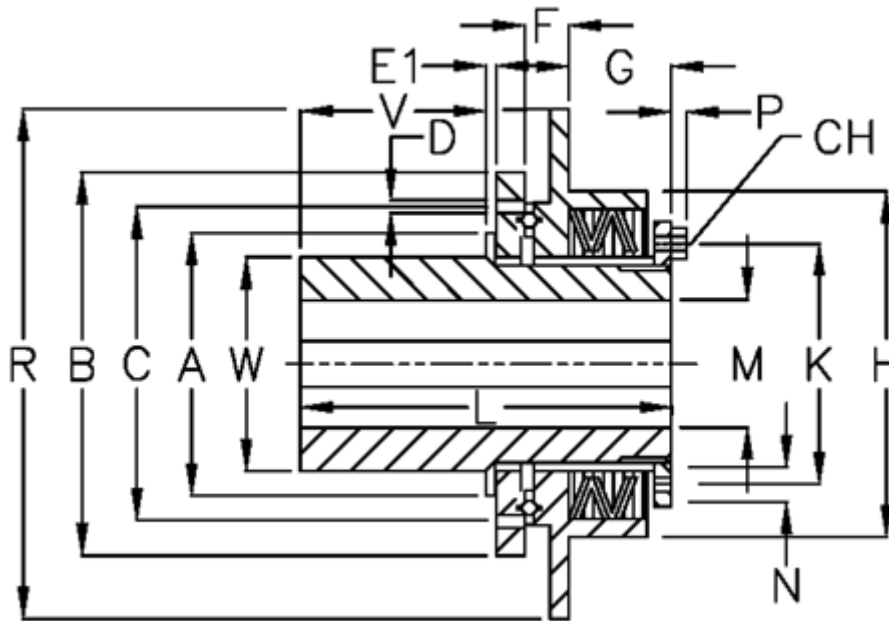

Article number: 46953523

Description: Safeguard mini F 35 L

Measures

A	= 64	F	= 7.0	R	= 120
B	= 90	G	= 29.0	V	= 53.0
C	= 80	H	= 88	W	= 50
CH	= 10	K	= 70		
D	= 6xM6	L	= 108.0		
Disc spring mounting	= 3x1L	M max	= 35		
Disc spring version	= L - heavy	M min	= 14		
E1	= 7.0	N	= $\varnothing 4$		